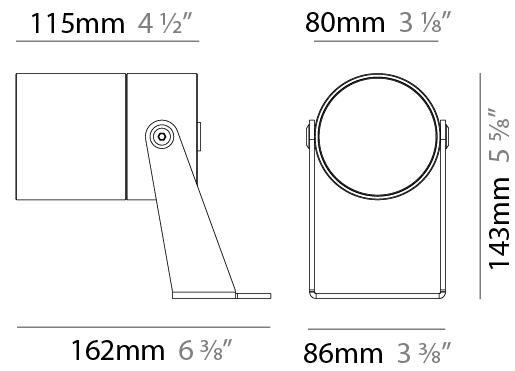

NANO XXL SURFACE

E9F340-

base number   Color   Finish   Lens
Temperature   Options   Options

1. To build a product code in our configurator select the specify button on the base model # product page
2. To build a manual product code on this datasheet choose from the options listed below in blue font and add the suffix to the base model #

GENERAL

Series: Nano Flood
Subseries: Nano XXL
Brand: Platek
Division: Exterior
Mounting Type: Surface
Mounting Location: Above Ground
Subcategory: Flood

PHYSICAL

Shape: Cylinder
Length (mm): 115
Length (in): 4 1/2
Width (mm): 80
Width (in): 3 1/8
Height (mm): 143
Height (in): 5 5/8
Light Distribution: Adjustable / Direct
Diffuser: Clear tempered glass
Fixture Finish: BLK / WHI / GRY / COR / ANT / BRZ
Fixture Material: Aluminum Die Cast

ELECTRICAL

Lamp Type: LED
Input Wattage (W): 16
Dimming: Non-Dimmable
Driver Included: No
Driver Location: Remote
Driver Type: Constant Voltage- 120 / 277Vac
Driver Class: Class 2
Input Voltage (V): 120 - 277
Constant Voltage (V): 24

LED

Color Temperature (°K): 2700 / 3000 / 4000
Max. Delivered Lumen (lm): 970 / 1010
Nominal Lumen (lm): 1445 / 1503
CRI: >80 CRI
Lamp Life (hrs): 60000

OPTICAL

Optic°: 32 / 50
Beam Angle: 32 / 50

RATINGS AND CERTIFICATIONS

Certified By: Certified for North American Standards
IP rating: IP66
IK Rating: IK08
Bug Rating: B1 U0 G0
Upon Request: Higher Maximum Ambient Temperature